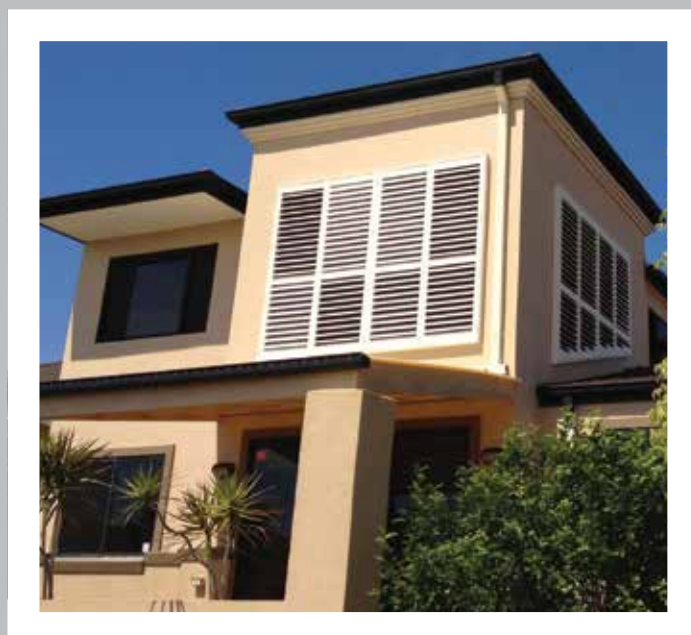

Safe. Secure. Stylish.
Loov. aluminium will
be the envy of your
neighbours.

Why you'll love aluminium

It's all about outdoor living. Bring the indoors out and the outdoors in with Loov. aluminium. For use on balconies and decks, patios and piazzas, you'll love the way our aluminium shutters will transform your home from the inside out.

It's reliable in any weather. Strong, gutsy and tough as nails, the Loov. aluminium range has the strength and durability to last through the hottest sun and the heaviest hail.

It's an elegant outdoor solution. Made with T5 aluminium our Loov. aluminium shutters may be tough but they look and feel just as elegant as our indoor range.